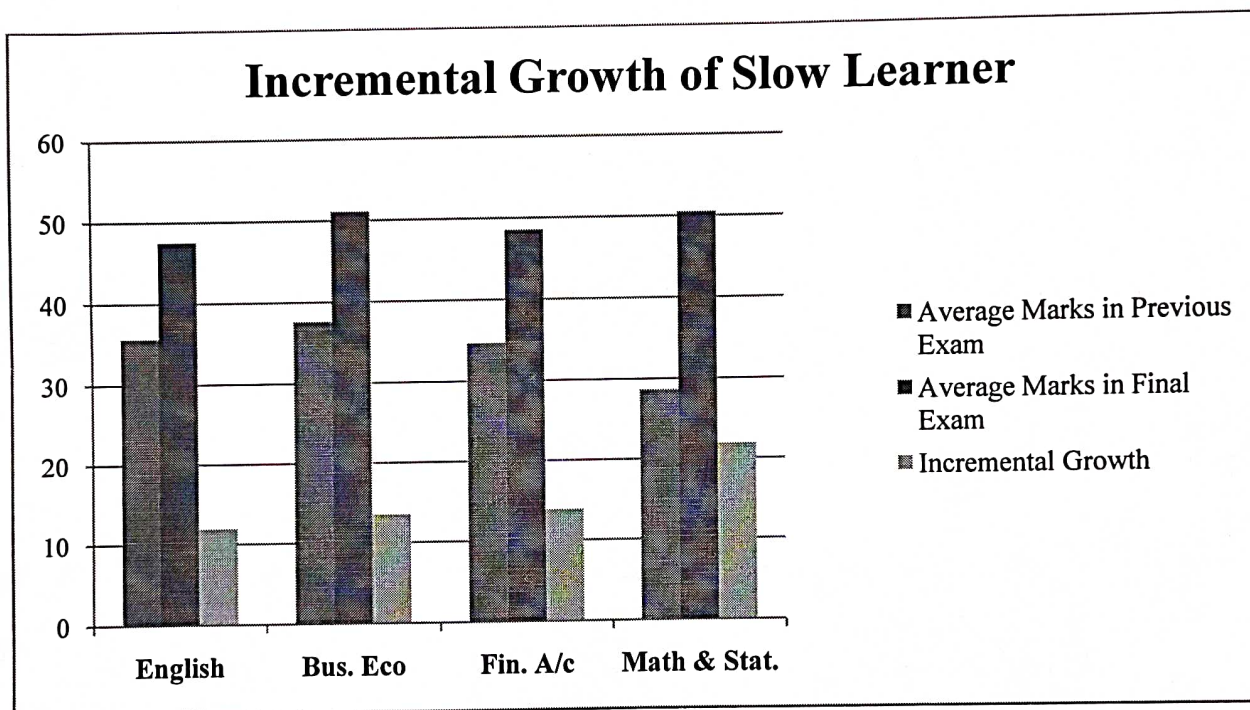

Principal
C. D. Jain College of Commerce
Shrirampur, Dist. A'Nagar

Name & Sign of the Teacher

Authe

Incremental Growth of Slow Learner :- Academic Year 2020-21

Sr. No.	Subject	No. Of Stu.	2020-21		
			Average Marks in Previous Exam	Average Marks in Final Exam	Incremental Growth
1	English	77	35.64	47.52	11.88
2	Bus. Economics		37.62	51.08	13.46
3	Financial A/c		34.65	48.51	13.86
4	Math & Stat.		28.61	50.49	21.88