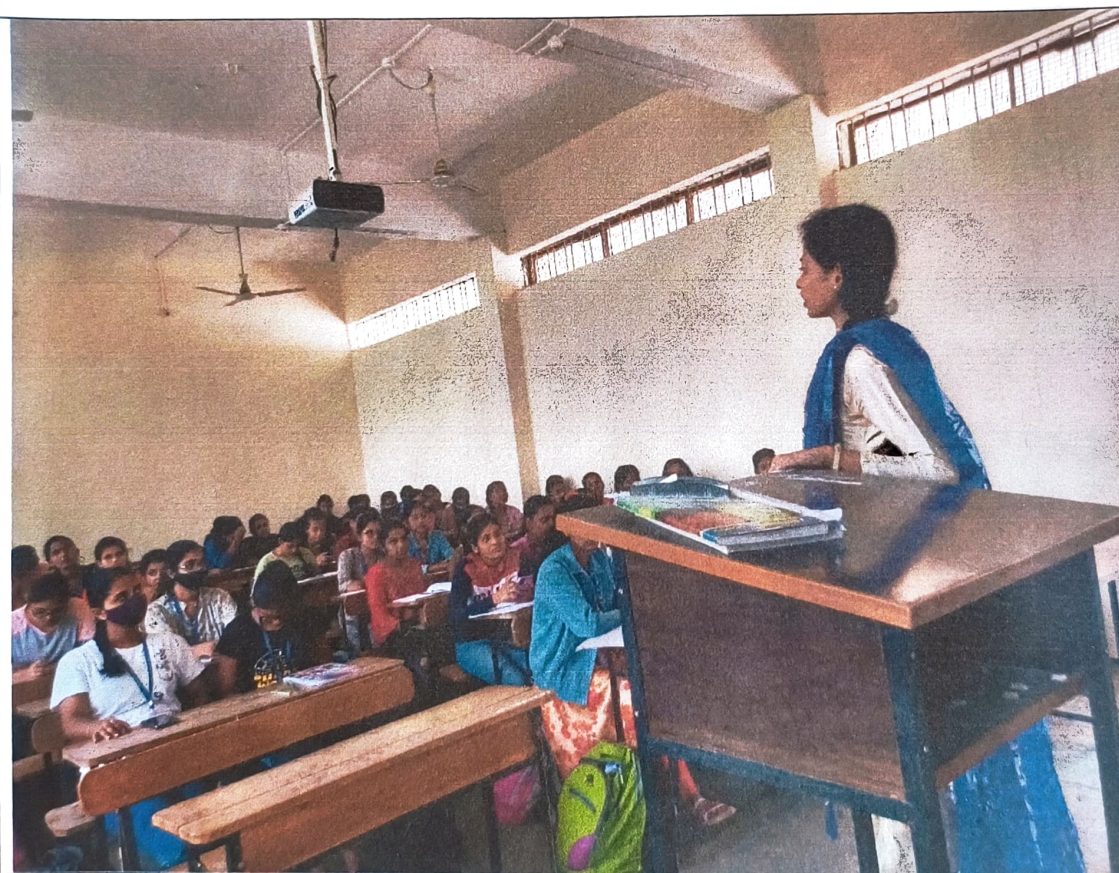

Counseling