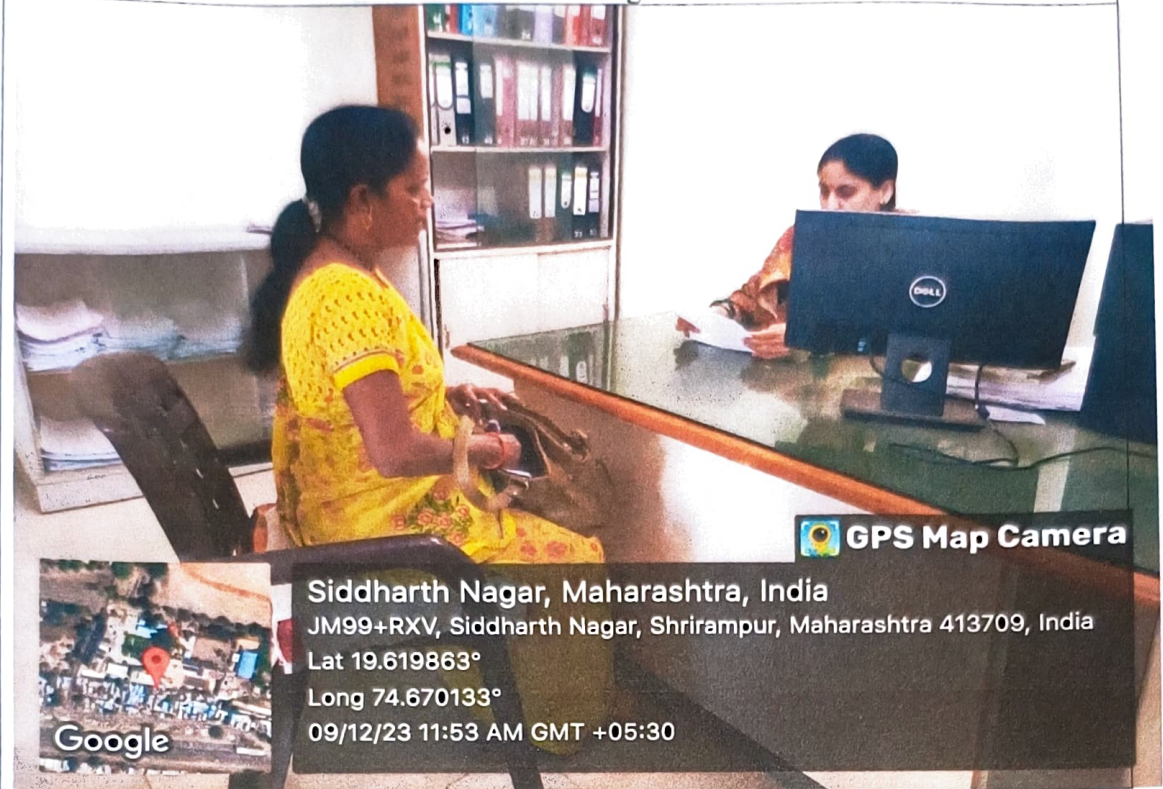

Counseling

Siddharth Nagar, Maharashtra, India
JM99+RXV, Siddharth Nagar, Shrirampur, Maharashtra 413709, India
Lat 19.619863°
Long 74.670133°
09/12/23 11:53 AM GMT +05:30