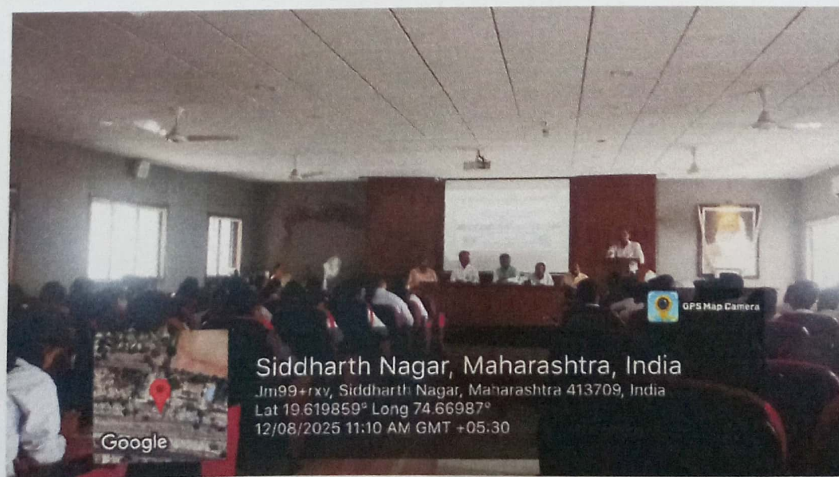

### Student Induction Programme

S.N.	Particulars	Responses		
1	Title of the Event	<b>Student Induction Programme</b>		
2	Duration and Time	12 <sup>th</sup> August 2025 at 10:0 a.m.		
3	Sponsor/Funded by	College		
4	Objectives	<ol style="list-style-type: none"><li>1. To familiarize students with the institution – Introduce students to the college vision, mission, rules, academic structure, facilities, and support services.</li><li>2. To help students adjust to the new environment – Reduce anxiety and create a comfortable atmosphere for students transitioning from school to college life.</li><li>3. To develop a sense of belonging and motivation – Encourage positive relationships with faculty, seniors, and peers while inspiring students toward academic and personal growth.</li></ol>		
5	Name of the Expert/Resource Person and Contact	Hon. Prin. Dr. Sanjay Kamble 7721835412		
6	Outcomes	<ol style="list-style-type: none"><li>1. Better understanding of institutional systems – Students become aware of academic policies, examination patterns, evaluation systems, and extracurricular opportunities.</li><li>2. Improved confidence and communication skills – Students interact with faculty and peers, enhancing their social and communication abilities.</li><li>3. Smooth academic and social transition – Students adapt quickly to college culture, resulting in improved participation and engagement in academic and campus activities.</li></ol>		
7	Number of Beneficiaries - Students	Boys: 82	Girls:96	<b>Total :178</b>
8	Number of Beneficiaries - Staff	Teaching: 20	Non- teaching: 00	<b>Total : 20</b>
9	Venue	Seminar Hall		
10	Online/Offline	Offline		
11	Name of the Coordinator	Dr. Mangal Gholap Mob.:9730309803		

### Student Induction Programme

Photographs of Event Participants in the Programme

Guidance for Hon.Prin. Dr. Sanjay Kamble

Rayat Shikshan Sanstha's,  
CHANDRAROOP DAKLE JAIN COLLEGE OF COMMERCE, SHRIRAMPUR  
ACADEMIC YEAR: 2025-26