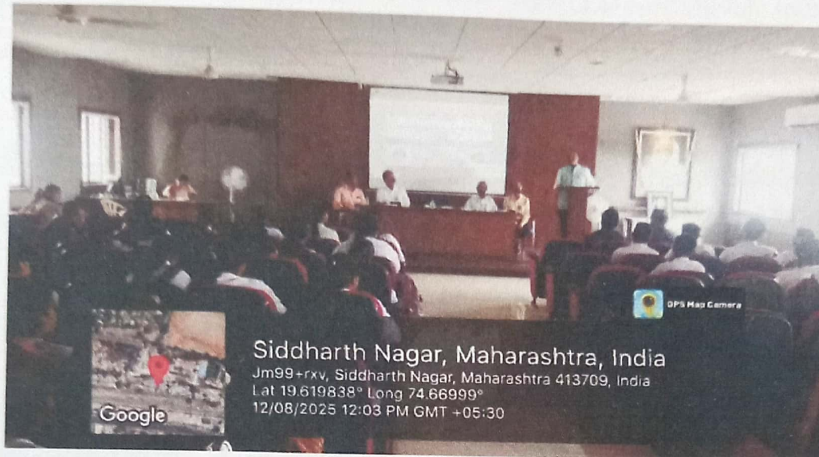

### Student Induction Programme

S.N.	Particulars	Responses		
1	Title of the Event	<b>Student Induction Programme</b>		
2	Duration and Time	12 <sup>th</sup> August 2025 at 10:0 a.m.		
3	Sponsor/Funded by	College		
4	Objectives	<ol style="list-style-type: none"><li>1. To familiarize students with the institution – Introduce students to the college vision, mission, rules, academic structure, facilities, and support services.</li><li>2. To help students adjust to the new environment – Reduce anxiety and create a comfortable atmosphere for students transitioning from school to college life.</li><li>3. To develop a sense of belonging and motivation – Encourage positive relationships with faculty, seniors, and peers while inspiring students toward academic and personal growth.</li></ol>		
5	Name of the Expert/Resource Person and Contact	Hon. Prin. Dr. Sanjay Kamble 7721835412		
6	Outcomes	<ol style="list-style-type: none"><li>1. Better understanding of institutional systems – Students become aware of academic policies, examination patterns, evaluation systems, and extracurricular opportunities.</li><li>2. Improved confidence and communication skills – Students interact with faculty and peers, enhancing their social and communication abilities.</li><li>3. Smooth academic and social transition – Students adapt quickly to college culture, resulting in improved participation and engagement in academic and campus activities.</li></ol>		
7	Number of Beneficiaries - Students	Boys: 82	Girls:96	<b>Total :178</b>
8	Number of Beneficiaries - Staff	Teaching: 20	Non- teaching: 00	<b>Total : 20</b>
9	Venue	Seminar Hall		
10	Online/Offline	Offline		
11	Name of the Coordinator	Dr. Mangal Gholap Mob.:9730309803		

### Student Induction Programme

Photographs of Event Participants in the Programme

Guidance for Hon.Prin. Dr. Sanjay Kamble

Rayat Shikshan Sanstha's,  
CHANDRAROOP DAKLE JAIN COLLEGE OF COMMERCE, SHRIRAMPUR  
ACADEMIC YEAR: 2025-26